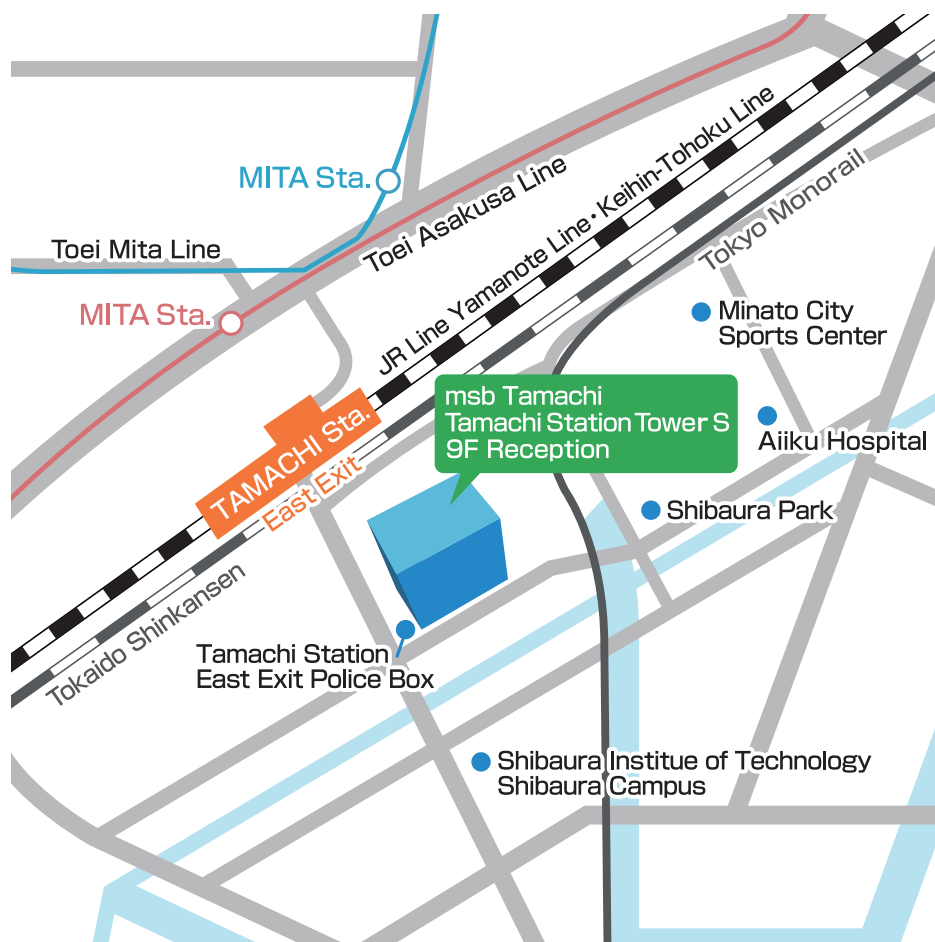

Access Map

● **Closest Station : Tamachi**
(JR Line Yamanote Line •
Keihin-Tohoku Line)
1 minutes walk from the east exit.

● **Closest Station : Mita**
(Toei Asakusa Line/Toei Mita Line)
3 minutes walk from Mita Sta.

msb Tamachi-Tamachi Station Tower S,9F 3-1-21 Shibaura,
Minato-ku,Tokyo 108-0023,JAPAN